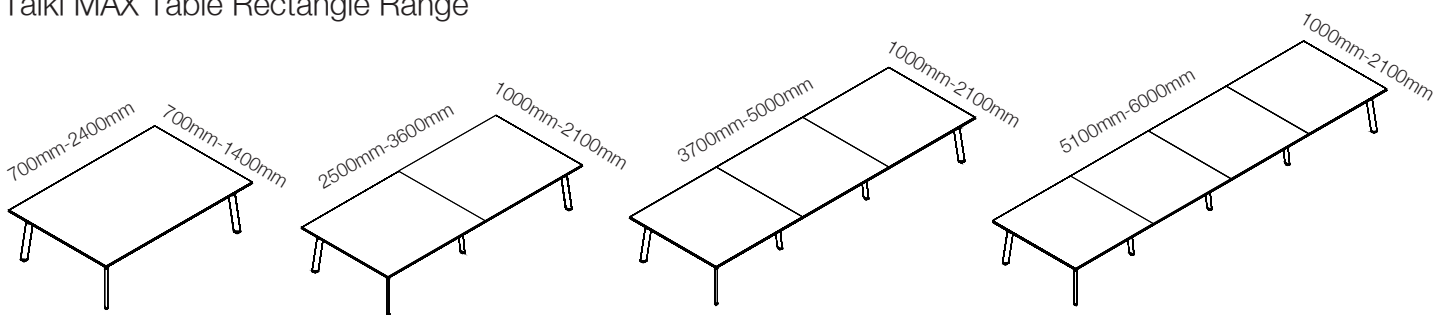

Talki MAX Table Round Range

700mm-1900mm

Talki MAX Table Square Range

600mm-2000mm

Talki MAX Table Triangle/Lotus Range

600mm-2000mm

Talki MAX Table Rectangle Range