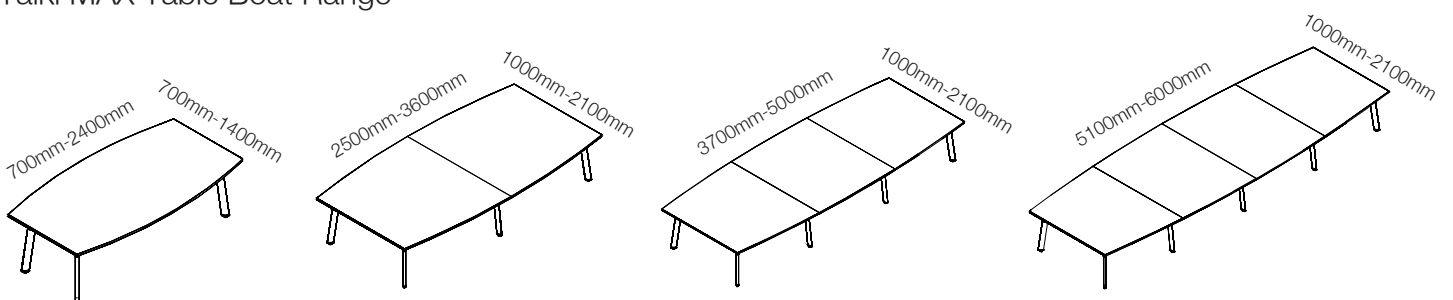

Talki MAX Table Boat Range