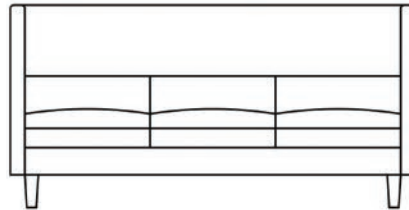

## JOSE HIGHBACK LOUNGE

Jose is a classic box lounge with no compromise on quality. Jose comes in an armchair, 2 seater, 2.5 seater and 3 seater lounge, with high arm and high back options.

The range can be customised such as double pod with desking and integrated power and data.

## Configurations

HIGH BACK  
CHAIR

W 720mm D 820mm H 11180mm  
SH 420mm

HIGH BACK  
2 SEATER

W 1450mm D 820mm H 1180mm  
SH 420mm

HIGH BACK  
3 SEATER

W 2100mm D 820mm H 1180mm  
SH420mm