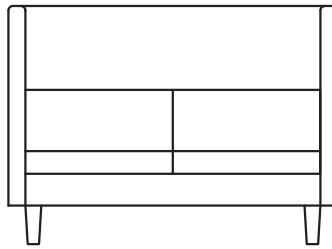

## JOSE HIGHBACK LOUNGE

Jose is a classic box lounge with no compromise on quality. Jose comes in an armchair, 2 seater, 2.5 seater and 3 seater lounge, with high arm and high back options.

The range can be customised such as double pod with desking and integrated power and data.

## Configurations

HIGH BACK  
CHAIR

W 720mm D 820mm H 11180mm  
SH 420mm

HIGH BACK  
2 SEATER

W 1450mm D 820mm H 1180mm  
SH 420mm

HIGH BACK  
3 SEATER

W 2100mm D 820mm H 1180mm  
SH420mm